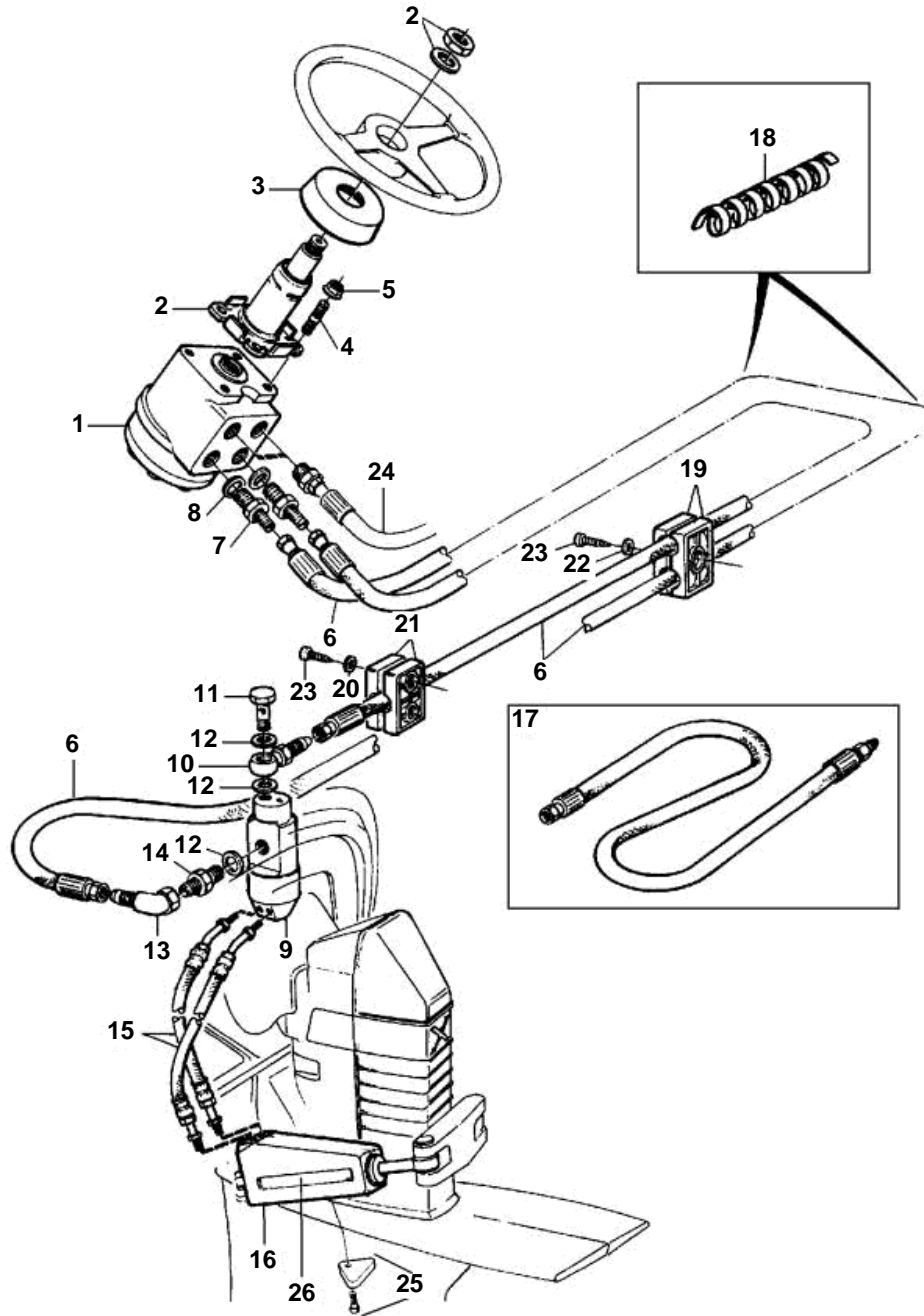

# DPX - XACT STEERING & STEERING CYLINDERS (SINGLE INSTALLATION)

Upd: 22 NOV 2005

GR950363

7797530 - - 0-0028

# DPX - XACT STEERING & STEERING CYLINDERS (SINGLE INSTALLATION)

REF	PART NO.	QTY	DESCRIPTION	NOTES
1	872155	1	Control unit	
2	872157	1	Retainer	
3	873357	1	Cover	
4	924085	4	Stud	
5	971095	4	Nut	
6	872158	2	Hose, L = 6000 mm	
7	873340	2	Nipple	
8	873341	2	Washer	
9	872956	1	Grommet	
10	873325	1	Banjo nipple	
11	873326	1	Hollow screw	
12	873327	3	Washer	
13	873328	1	Elbow nipple	
14	873329	1	Nipple	
15	872593	4	Hose	
16	873231	2	Steering cylinder	Mounted on DPX interm hsg
17	872169	1	Hydraulic hose, L= 1000 mm	
18	873331	1	Coil, L = 500 mm	
19	873335	1	Clamp	
20	873337	1	Washer	
21	873336	1	Clamp	
22	873338	1	Washer	
23	873339	3	Screw	
24	872158	2	Hose, For servo pumps	
25	872793	2	Zinc anode kit	
	872675	2	· Zinc anod	
	963683	2	· Screw	
26	872965	2	Decal, Steering cylinder	